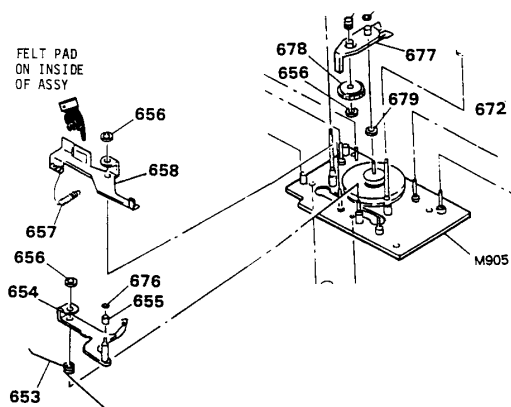

SONY

Hi-Fi Products
Service Bulletin

Model: DTC-700/75ES

No. 183

Subject: Creasing Tape In Review Mode

Date: March 29, 1991

Symptom:
(**)

When in Reverse AMS or Review Mode, the DAT tape is creased due to poor back tension. The felt brake pad glued to the Lever Assembly (Ref. No. 658) loosens or falls off.

Solution: If this symptom occurs, reattach the felt brake pad.

CSA-13 DAT

Reference: FPR M0604

PRINTED IN U.S.A.
CSA-13391-7